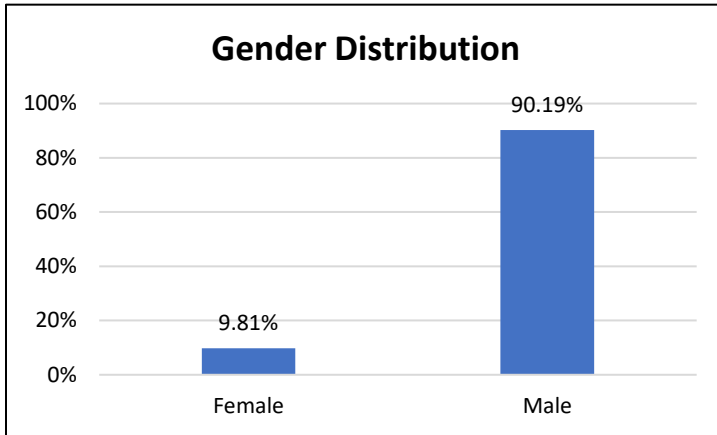

Pretrial Services Weekly Report

Electronic Monitoring Population Demographics 5/12/2023

| | |
|---|-----|
| Radio Frequency Monitoring (RF) population: | 989 |
| GPS Monitoring population: | 707 |

Radio Frequency (RF) Monitoring